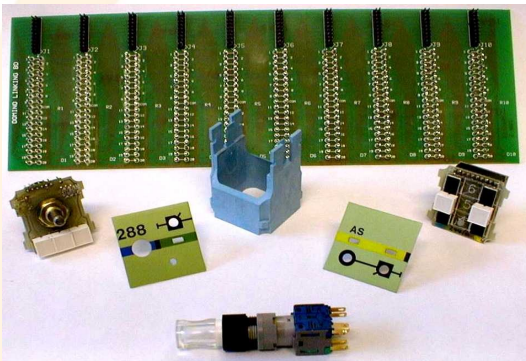

# Westinghouse Mimic Diagram Services

**PRODUCT PROFILE**

Mimic diagrams, in a variety of formats, have been manufactured by HWE Ltd for many years, with the premier style being the Domino<sup>®</sup> type. The original design of the Domino<sup>®</sup> style mimic was tailored to suit the railway industry, which required an easily modified system, that at the same time would be capable of maintaining safety at the highest level combined with a long operational life.

We can now manufacture replacement parts for the Westinghouse 'M' series mosaic panels from the early 40 x 40 mosaics through to the larger 'Biscuit tin lid' M5 panels, all parts are Network Rail approved and used extensively throughout the network.